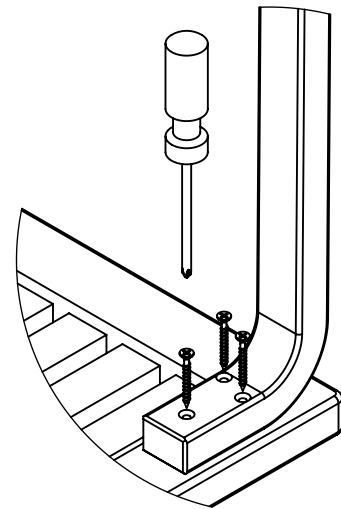

BENCH 153A & B

artek

Design Alvar Aalto 1940-45

1X

4X

2X

12X

5x45

4X

35x1.7

1

2