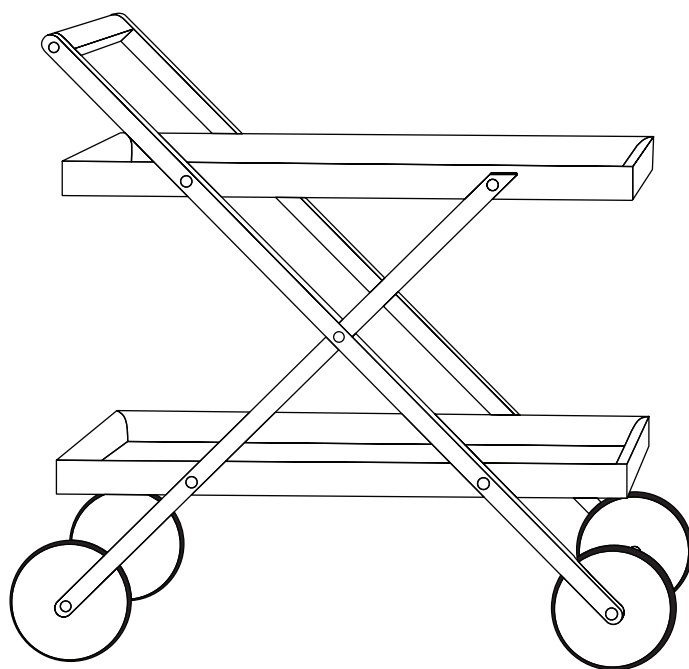

Design House *Stockholm*

Assembly Instructions
Exit Trolley (2601-1000),
(2601-0190) & (2601-8400).

Components (tools):

Components:

Step 1.

Step 2.

Step 3.

designhousestockholm.com
@designhousestockholm