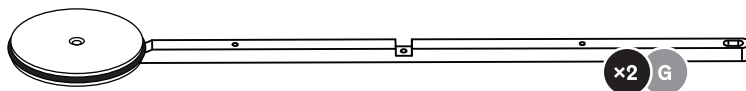

Design House *Stockholm*

Assembly Instructions
Exit Trolley (2601-1000),
(2601-0190) & (2601-8400).

Components (tools):

Components:

Step 1.

Step 2.

Step 3.

designhousestockholm.com
@designhousestockholm