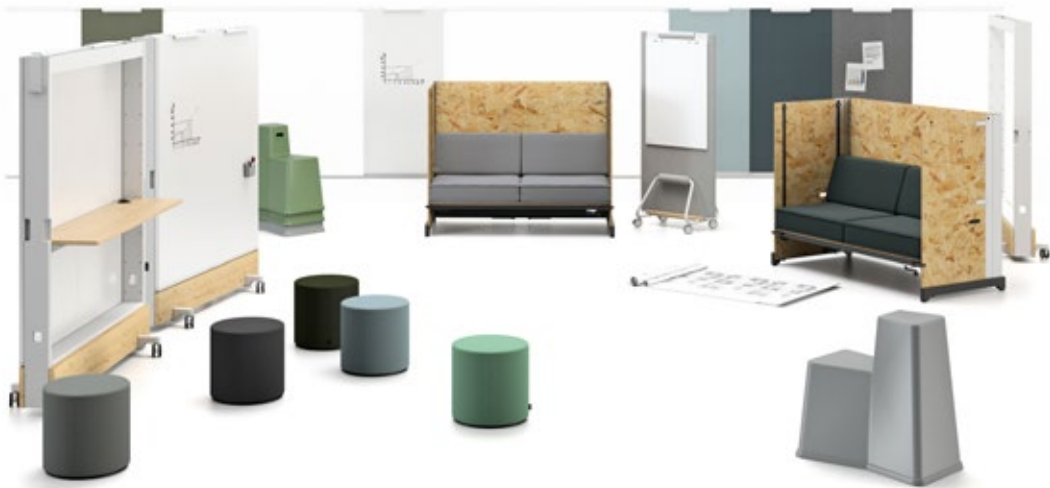

Agile and intuitive amenities for teams and workshops.