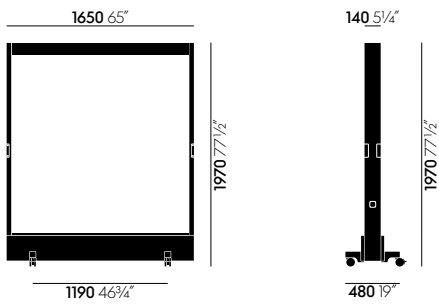

DIMENSIONS

vitra.

Dancing Wall