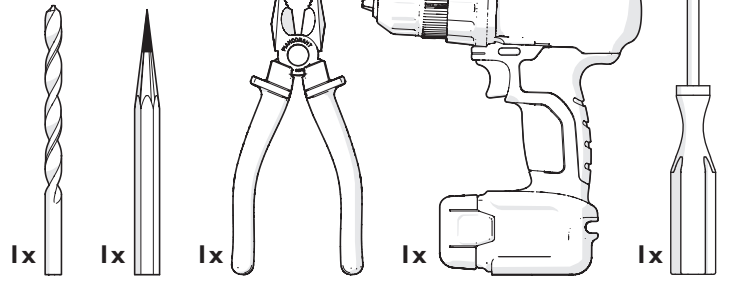

moooi

Gravity Chandelier

visit www.moooi.com for more information about the collection

m o o o i

Gravity Chandelier

PLEASE HANDLE THIS PRODUCT WITH CARE. NEVER PLACE THE LAMP ON THE GROUND. THIS MAY DAMAGE THE PRODUCT.

请小心使用本产品. 切勿将灯放在地面上. 这可能会损坏产品.

1

NOT INCLUDED

不包含

2

m o o o i

Gravity Chandelier

3