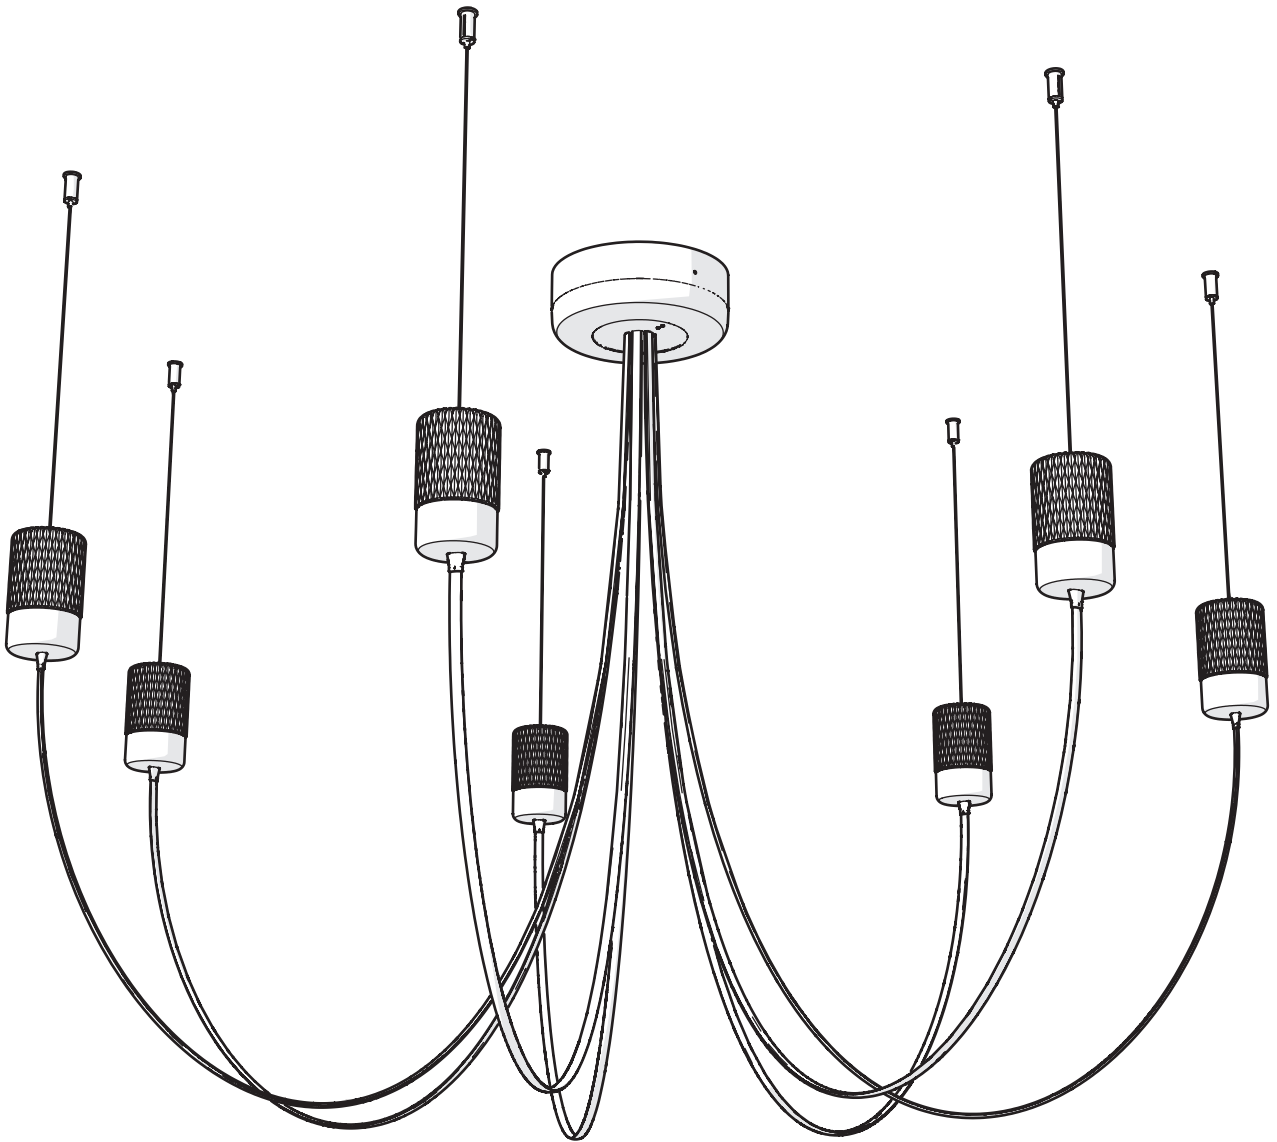

moooi

Gravity Chandelier

visit www.moooi.com for more information about the collection

m o o o i

Gravity Chandelier

PLEASE HANDLE THIS PRODUCT WITH CARE. NEVER PLACE THE LAMP ON THE GROUND. THIS MAY DAMAGE THE PRODUCT.

请小心使用本产品. 切勿将灯放在地面上. 这可能会损坏产品.

1

NOT INCLUDED

不包含

2

m o o o i

Gravity Chandelier

3